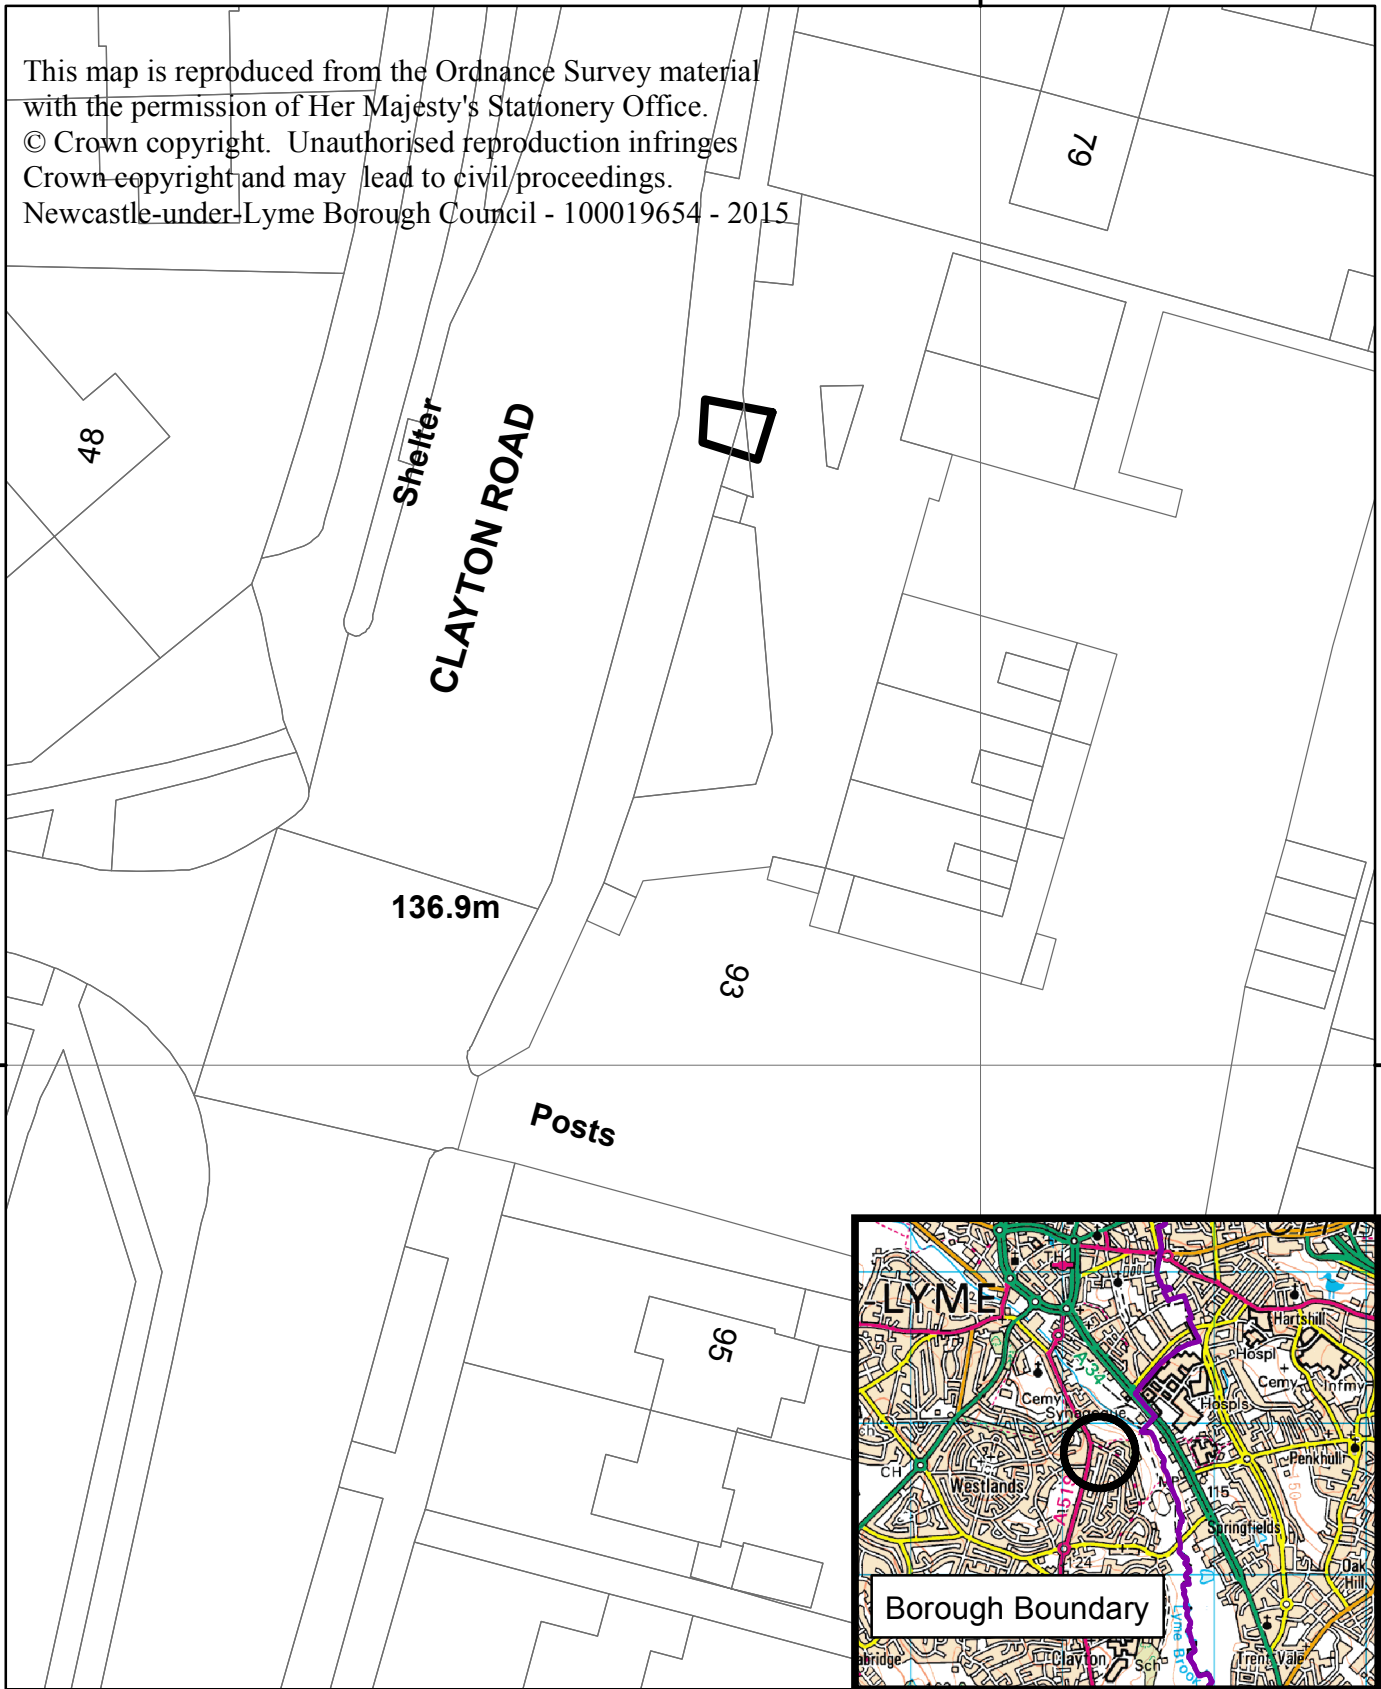

Opposite Spar Shop Clayton Road,
Newcastle
15/00191/TDET

385200.000000

This map is reproduced from the Ordnance Survey material with the permission of Her Majesty's Stationery Office.
© Crown copyright. Unauthorised reproduction infringes Crown copyright and may lead to civil proceedings.
Newcastle-under-Lyme Borough Council - 100019654 - 2015