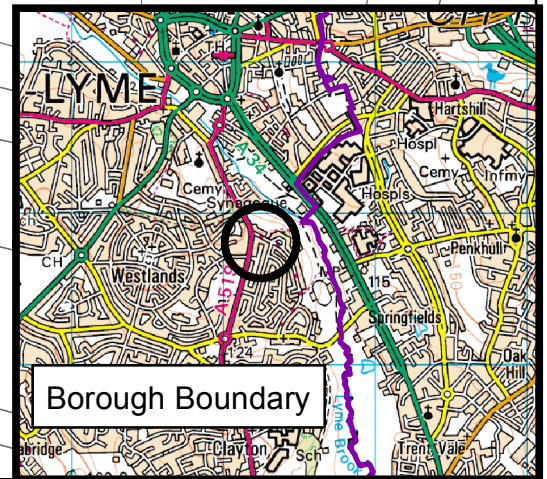

Opposite Spar Shop Clayton Road,
Newcastle
15/00191/TDET

385200.000000

This map is reproduced from the Ordnance Survey material with the permission of Her Majesty's Stationery Office.
© Crown copyright. Unauthorised reproduction infringes Crown copyright and may lead to civil proceedings.
Newcastle-under-Lyme Borough Council - 100019654 - 2015